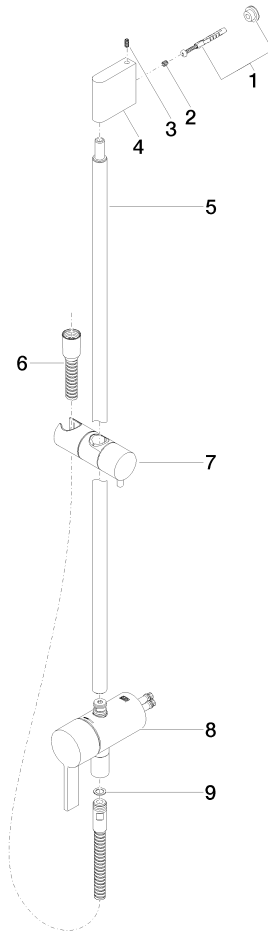

Concealed single-lever mixer with integrated shower connection with shower set - Chrome

IMO

ST 050 206 0979

- metal shower hose 1750mm with integrated anti-twist protection
 - slide bar
 - Pipe diameter 18 mm
 - Hand shower: Three or five settings: COMPACT RAIN, COMPACT SOFT FLOW, COMPACT AQUAPRESSURE FLOW, max. flow rate 15 l/min (at 3 bar)
 - spray head Ø 100mm
- Intrinsic protection against back flow.**

ST 050 206 0979

Concealed single-lever mixer with integrated shower connection with shower set - Chrome

IMO

ST 050 206 0979

- metal shower hose 1750mm with integrated anti-twist protection
- slide bar
- Pipe diameter 18 mm

ST 050 206 0979

Spare parts list

| No. | Item Number | Name | Quantity used | Delivery time |
|-----|--------------------|--|---------------|---------------|
| 1 | 05 17 20 726 02 90 | fixing set | 1 | 2 |
| 2 | 09 31 11 049 90 | pin | 2 | 2 |
| 3 | 04 31 11 113 00 90 | pin | 2 | 2 |
| 4 | 08 17 97 054-00 | holder | 1 | 10 |
| 5 | 90 28 22 782 00-00 | pipe | 1 | 10 |
| 6 | 28 322 970-00 | Metal shower hose 1/2" x 3/8" x 1750 mm - Chrome | 1 | 2 |
| 7 | 12 580 970-00 | Slide unit - Chrome | 1 | 10 |
| 8 | 90 19 97 002 00-00 | connection | 1 | 10 |
| 9 | 90 14 20 026 00 90 | seal | 1 | 2 |

Concealed single-lever mixer with integrated shower connection with shower set - Chrome

IMO

ST 050 206 0979

- Three or five settings: COMPACT RAIN, COMPACT SOFT FLOW, COMPACT AQUAPRESSURE FLOW, max. flow rate 15 l/min (at 3 bar)
- with anti-scale system
- spray head Ø 100mm
- 1/2" connection
- WRAS 1704043
- Function from: 7 l/min